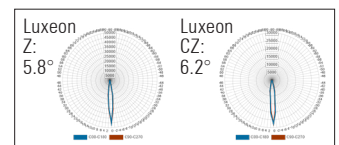

Each spotlight comprises of: 1 x high-power RGBW LED cluster array comprising of 4 x RGBW LEDs, with Gaggione LLC06U collimator lens with ultra narrow spot beam

Up to 10 Watts per spotlight

Rotatable in two axes using the adjustable angle brackets. Other mounting brackets are also available including custom designs to meet project requirements

Both integral LV DC to DC driver and remote AC to DC driver versions are available

Dimming options available: 1-10V, DMX and DALI. Separate dimming channel

Various coloured LED and white light colour temperature and CRI options available. Each of the 4 LEDs within the cluster of 4 LEDs can be a different colour, or white light colour temperature. Custom combinations can be specified. See grid for options

Product Code	IP	LED Type	LED Colour or white LED Colour Temp.(K)	CRI	Optics (°)	Anti-glare Snoot	Fixing Type	Finish	
D 100 IP20 ULTRA NARROW LENS RGBW REMOTE DRIVER	20	LUMILEDS: Cluster of 4x LUXEON Z LEDs - RGBW	Specify colour / colour temp. for each of the 4 LEDs in the LED cluster array:		70 80 90	Gaggione LLC06U Ultra narrow lens: Luxeon Z LEDs: 5.8° Luxeon CZ LEDs: 6.2°	Cut-angle: 0° - 75° (increments of 5°) Height: specify height	Adjustable angle Fixed angle Custom height adjustable angle (specify leg height) Custom solution	Black White Any RAL colour
D 100 IP20 ULTRA NARROW LENS RGBW INTEGRAL DRIVER			Far Red, Deep Red, Red, Red-Orange, Amber, PC Amber, Mint, Lime, Green, Cyan, Blue, Royal Blue, Violet	22=2,200k 27=2,700k 30=3,000k 35=3,500k 40=4,000k 50=5,000k 57=5,700k 65=6,500k					