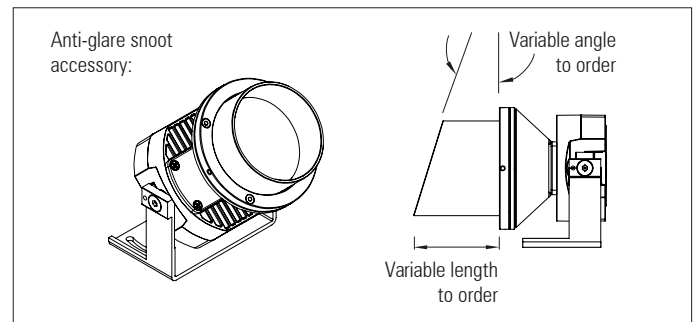

Up to 900 Lumens per spotlight with all 4 LEDs on full power

Product Code	IP	LED Type	LED Colour or white LED Colour Temp.(K)	CRI	Optics (°)	Anti-glare Snoot	Fixing Type	Finish	
D 100 IP20 ULTRA NARROW LENS RGBW REMOTE DRIVER	20	LUMILEDS: Cluster of 4x LUXEON Z LEDs - RGBW	Specify colour / colour temp. for each of the 4 LEDs in the LED cluster array:		70 80 90	Gaggione LLC06U Ultra narrow lens: Luxeon Z LEDs: 5.8° Luxeon CZ LEDs: 6.2°	Cut-angle: 0° - 75° (increments of 5°) Height: specify height	Adjustable angle Fixed angle Custom height adjustable angle (specify leg height) Custom solution	Black White Any RAL colour
D 100 IP20 ULTRA NARROW LENS RGBW INTEGRAL DRIVER			Far Red, Deep Red, Red, Red-Orange, Amber, PC Amber, Mint, Lime, Green, Cyan, Blue, Royal Blue, Violet	22=2,200k 27=2,700k 30=3,000k 35=3,500k 40=4,000k 50=5,000k 57=5,700k 65=6,500k