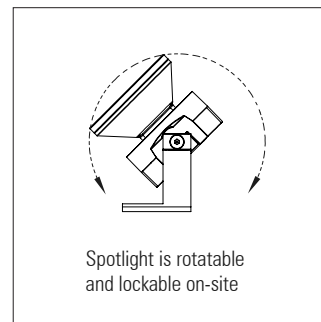

Up to 900 Lumens per spotlight with all 4 LEDs on full power