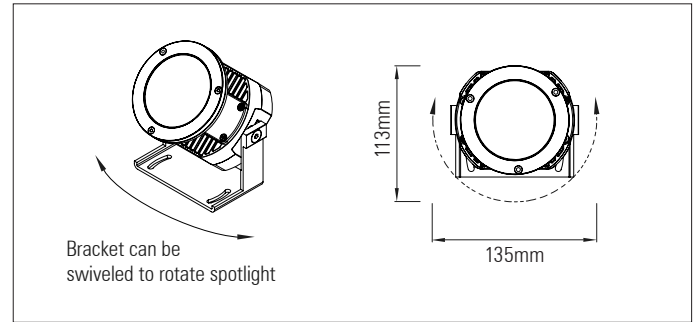

D 100 RGBW IP20 Class 111

1 x high-power RGBW LED cluster with ultra narrow beam lens
Interior LED spotlight range

D 100 IP20 Spotlight with 1 x high-power RGBW LED cluster array comprising of 4 x RGBW LEDs, with ultra narrow beam collimator lens

Interior LED spotlight range with integral LV DC to DC driver or remote AC to DC driver and extremely narrow beam for highly controlled, creative decorative lighting effects

Product description:

The D 100 IP20 spotlight range has been developed for use in architectural lighting applications where powerful, highly controlled lighting effects are required from a compact luminaire

Each spotlight comprises of: 1 x high-power RGBW LED cluster array comprising of 4 x RGBW LEDs, with Gaggione LLC06U collimator lens with ultra narrow spot beam

Up to 10 Watts per spotlight

Rotatable in two axes using the adjustable angle brackets. Other mounting brackets are also available including custom designs to meet project requirements