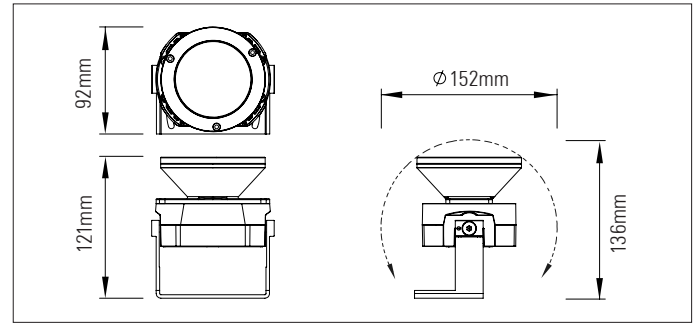

D 100 RGBW IP20 Class 111

1 x high-power RGBW LED cluster with ultra narrow beam lens
Interior LED spotlight range

D 100 IP20 Spotlight with 1 x high-power RGBW LED cluster array comprising of 4 x RGBW LEDs, with ultra narrow beam collimator lens

Interior LED spotlight range with integral LV DC to DC driver or remote AC to DC driver and extremely narrow beam for highly controlled, creative decorative lighting effects

Product description:

The D 100 IP20 spotlight range has been developed for use in architectural lighting applications where powerful, highly controlled lighting effects are required from a compact luminaire

Each spotlight comprises of: 1 x high-power RGBW LED cluster array comprising of 4 x RGBW LEDs, with Gaggione LLC06U collimator lens with ultra narrow spot beam

Up to 10 Watts per spotlight

Rotatable in two axes using the adjustable angle brackets. Other mounting brackets are also available including custom designs to meet project requirements

Product Code	IP	LED Type	LED Colour or white LED Colour Temp.(K)	CRI	Optics (°)	Anti-glare Snoot	Fixing Type	Finish	
D 100 IP20 ULTRA NARROW LENS RGBW REMOTE DRIVER	20	LUMILEDS: Cluster of 4x LUXEON Z LEDs - RGBW	Specify colour / colour temp. for each of the 4 LEDs in the LED cluster array:		70 80 90	Gaggione LLC06U Ultra narrow lens: Luxeon Z LEDs: 5.8° Luxeon CZ LEDs: 6.2°	Cut-angle: 0° - 75° (increments of 5°) Height: specify height	Adjustable angle Fixed angle Custom height adjustable angle (specify leg height) Custom solution	Black White Any RAL colour
D 100 IP20 ULTRA NARROW LENS RGBW INTEGRAL DRIVER			Far Red, Deep Red, Red, Red-Orange, Amber, PC Amber, Mint, Lime, Green, Cyan, Blue, Royal Blue, Violet	22=2,200k 27=2,700k 30=3,000k 35=3,500k 40=4,000k 50=5,000k 57=5,700k 65=6,500k					