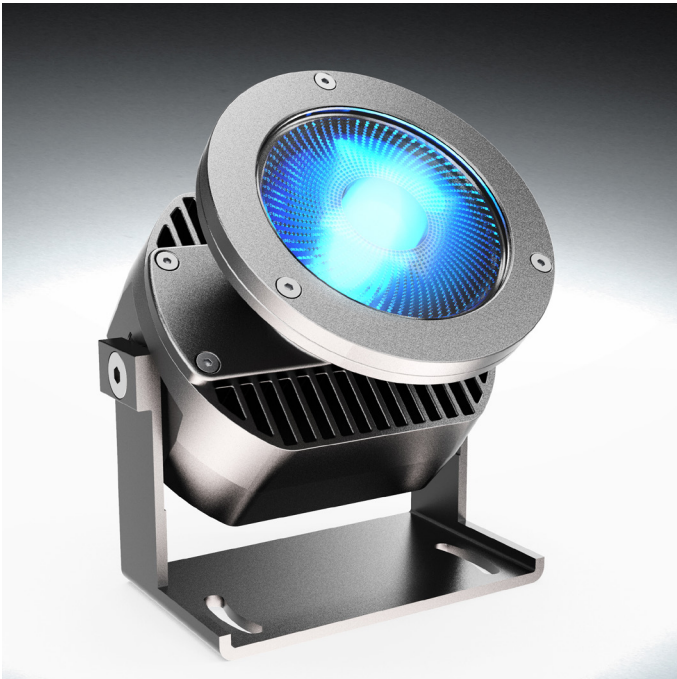

D 100 RGBW IP20 Class 111

1 x high-power RGBW LED cluster with ultra narrow beam lens
Interior LED spotlight range

D 100 IP20 Spotlight with 1 x high-power RGBW LED cluster array comprising of 4 x RGBW LEDs, with ultra narrow beam collimator lens

Interior LED spotlight range with integral LV DC to DC driver or remote AC to DC driver and extremely narrow beam for highly controlled, creative decorative lighting effects

Product description:

The D 100 IP20 spotlight range has been developed for use in architectural lighting applications where powerful, highly controlled lighting effects are required from a compact luminaire

Each spotlight comprises of: 1 x high-power RGBW LED cluster array comprising of 4 x RGBW LEDs, with Gaggione LLC06U collimator lens with ultra narrow spot beam

Up to 10 Watts per spotlight

Rotatable in two axes using the adjustable angle brackets. Other mounting brackets are also available including custom designs to meet project requirements

Satin black, satin white or any RAL paint colour finish

Custom anti-glare snoot accessories can be specified - ensuring excellent visual comfort

Up to 900 Lumens per spotlight with all 4 LEDs on full power